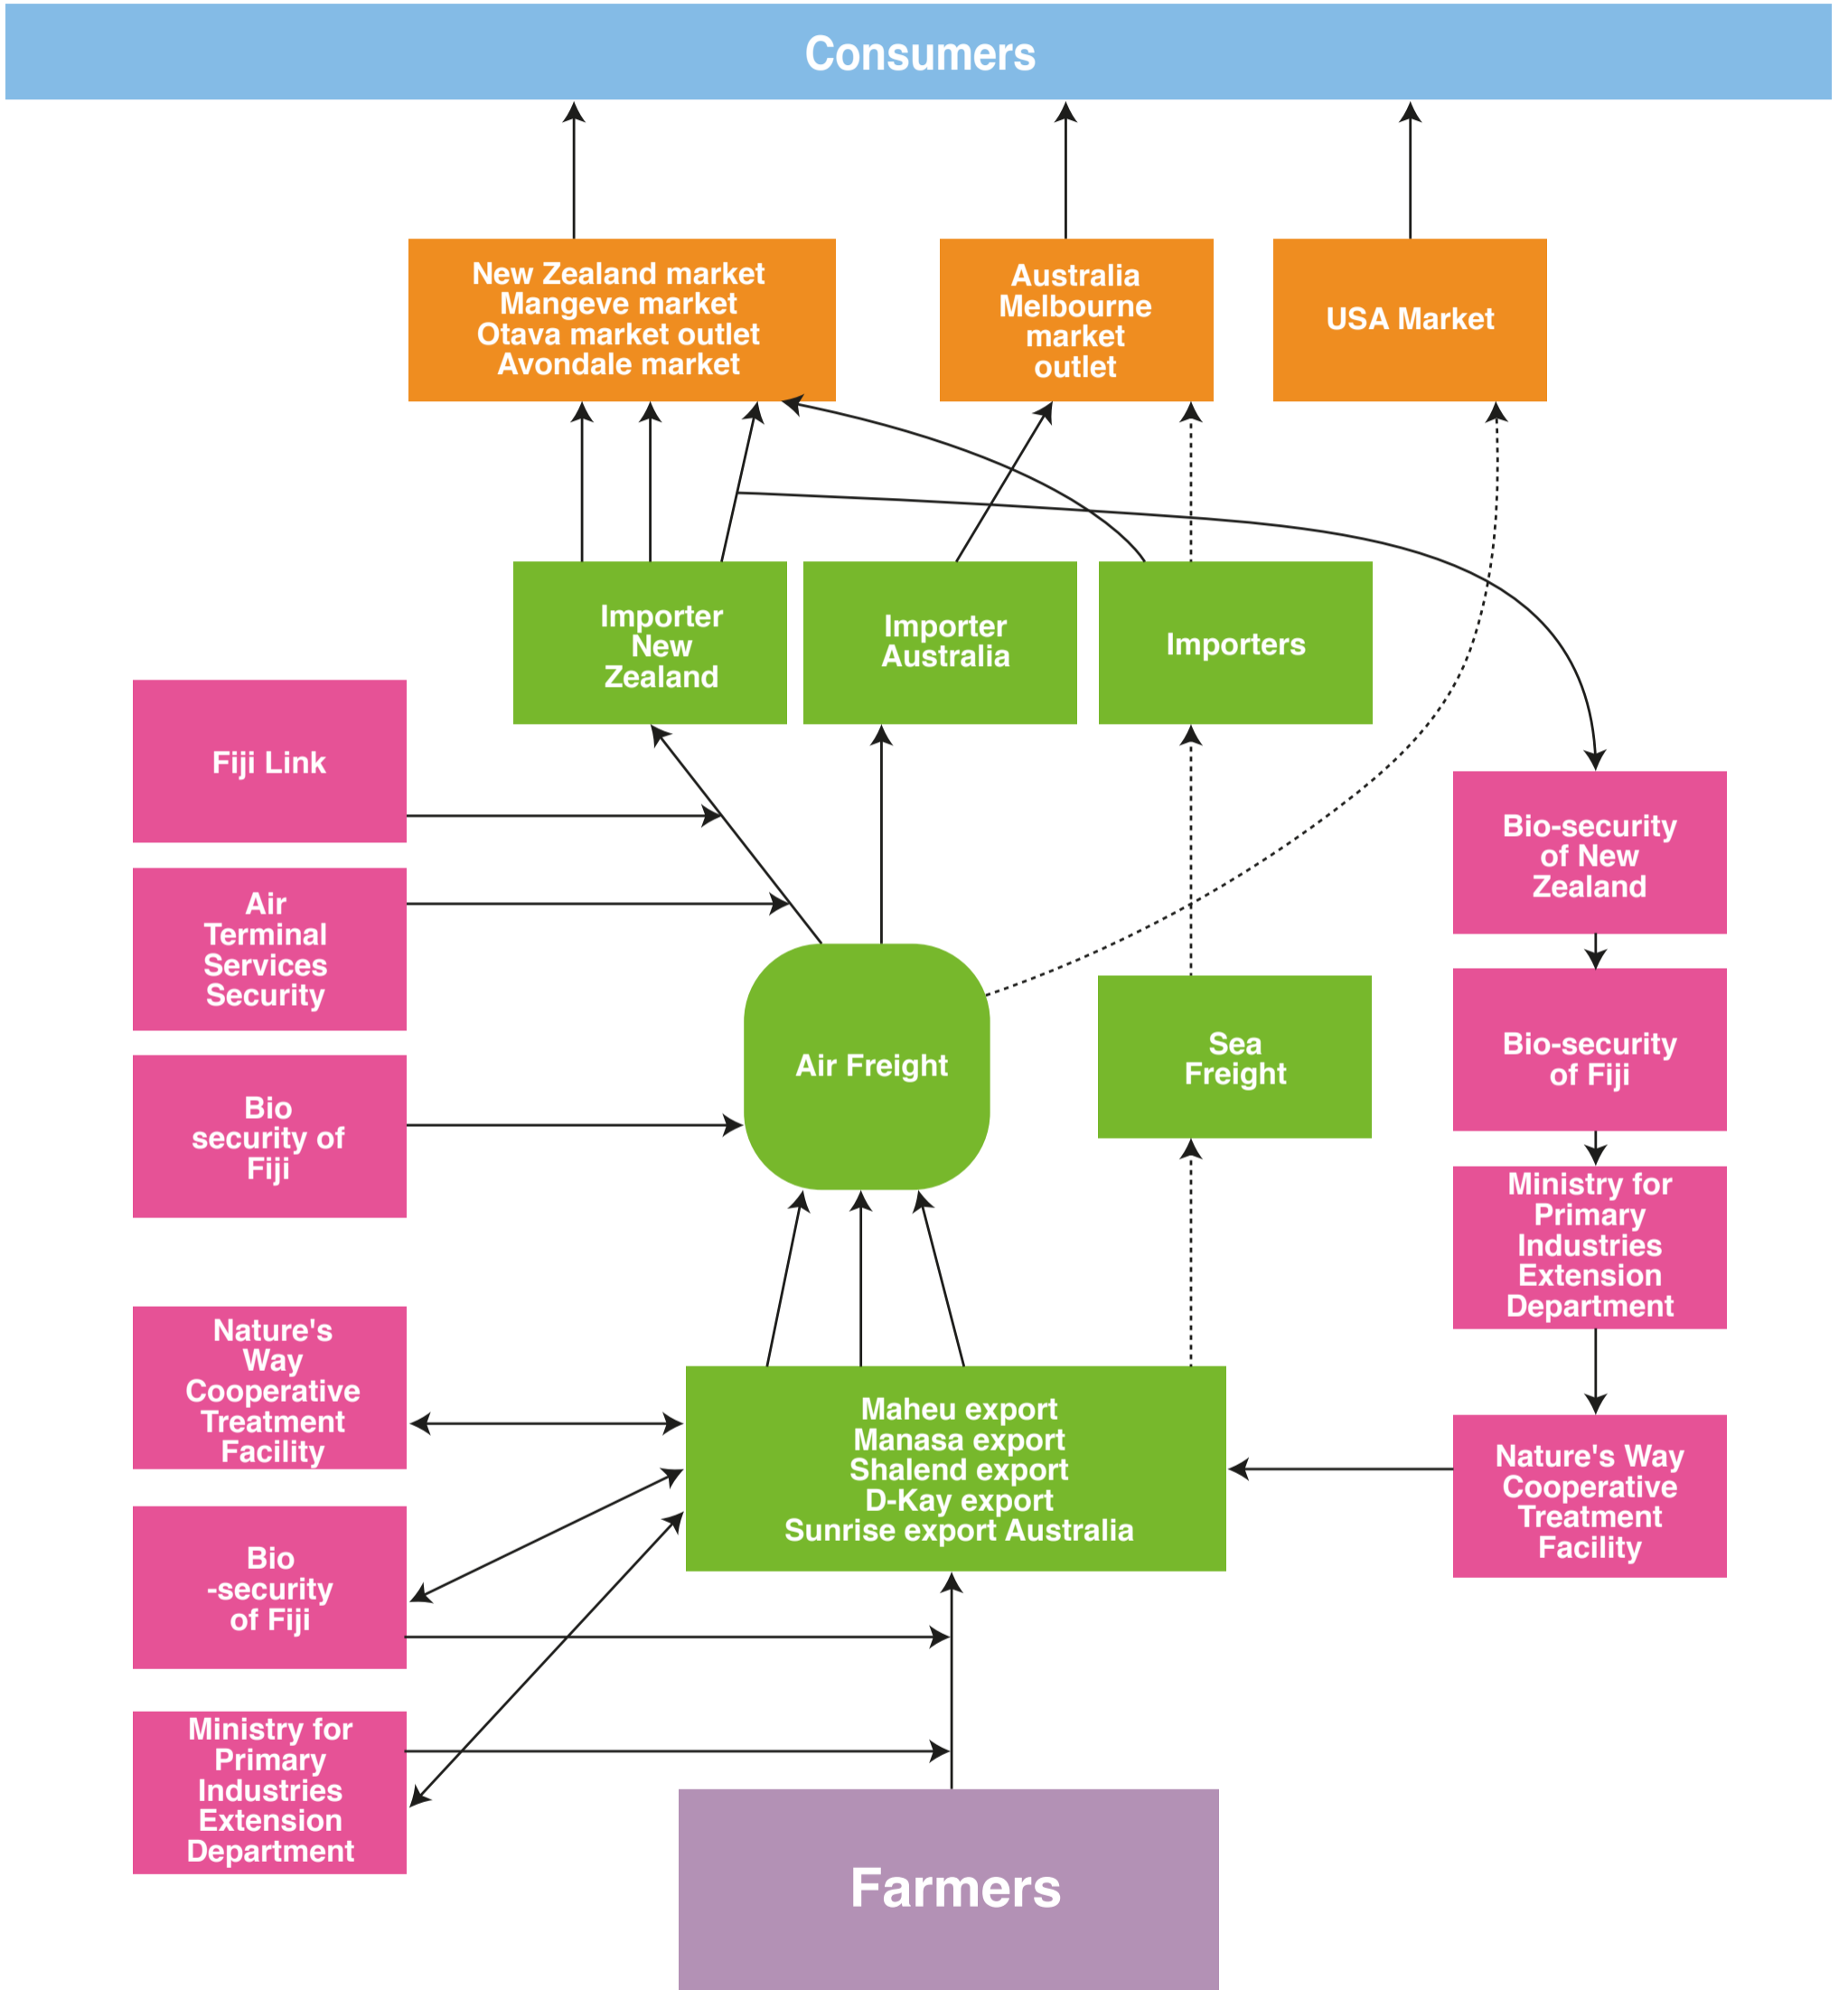

# Fiji Nature's Way

## Eggplant and Fruit Value Chain Map

Cooperative owned heat treatment facility for Fijian eggplant and fruits to improve farmers' access to high value markets